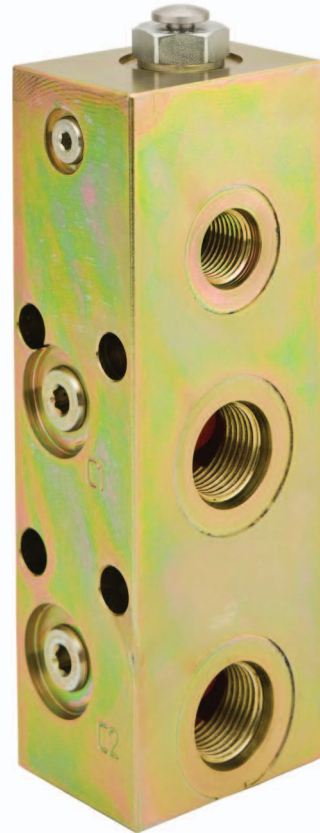

## SIMPLE, SWIFT, SECURE CONNECTIONS FOR QUICKER MAINTENANCE

Headaches from fighting with your hydraulic system are a thing of the past with quick coupler drain manifolds from Cirus Controls. Providing a secure connection, the stainless steel pushbutton pressure release allows you to manually connect and disconnect with ease. Cirus quick coupler drain manifolds also offer retrofitting options, available in two sizes, and complete compatibility with any mobile hydraulic system.

### QUICK COUPLER DRAIN MANIFOLD

- Pushbutton operation (no tools required)
- Compatible with any mobile hydraulic system
- Available in 2 and 4 port sizes
- Cost-effective, compact assembly
- Pressure ratings up to 3,000 psi

Quick Coupler Drain Manifold

Quick Coupler Drain Manifold Rear Mount

Quick Coupler Drain Manifold Front Mount