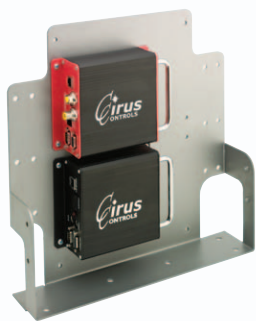

SYSTEM MOUNTS MADE FOR MAXIMUM FLEXIBILITY

Whether you need an organized mounting system for your spreader and plow controls or a protective enclosure or fluid reservoir for your hydraulic system, Cirus Controls offers superior enclosures, reservoirs and mounting options to help ensure safety and optimize operations.

MOUNTING OPTIONS

- Dash display mounts
- Seat mount arm units
- Flip
- Armadillo
- Mongoose
- Padded console
- Floor mounts
- Pedestal
- X Tech pedestal base for the flip arm
- X Tech Slimline and Cube

Mongoose Arm Unit

Flip Arm Unit

Armadillo Arm Unit

X Tech Slimline

Mini Pedestal

Pedestal

Padded Console

X Tech Cube